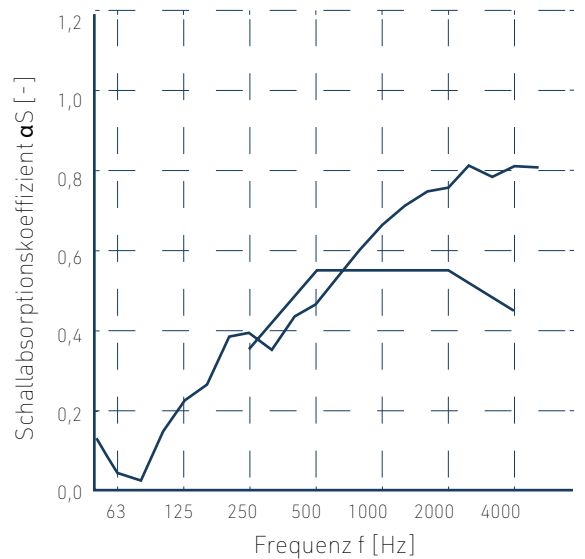

DIMENSIONS

ARCHISONIC® 24 mm   1800 x 2400 x 24 mm (70" x 94" x 0.94")
ARCHISONIC® 12 mm   1200 x 2800 x 12 mm (47" x 10" x 0.47")

COMPOSITION

100% PET (min. 60% post-consumer)

FIRE TEST

DIN EN 13501-1   B-s1, d0
ASTM E-84   Class A

VOC EMISSION

CDPH 01350   Pass
ISO 16000   (CDPH/EHLB/Standard Method V1.2.)
EN 16516

COLOUR FASTENESS

EN ISO 105-B02, A1   Grade 6

SOUND ABSORPTION

DIN ISO 11654

24 mm   aw 0.55 (no airgap)
              aw 0.65 (50 mm / 2" air gap)
              aw 0.90 (100 mm / 4" air gap)
              aw 0.95 (200 mm / 8" air gap)
              aw 0.95 (300 mm / 11" air gap).

12 mm   aw 0.30 (no air gap)

MATERIAL REUTILISATION

ARCHISONIC® 24 mm   88 plastic bottles/m²
ARCHISONIC® 12 mm   53 plastic bottles/m²

ENVIRONMENTAL

Cradle to Cradle Certified™
Product qualifies for LEED v4 specifications on VOC emissions in LEED EQ credit (Low-emitting products)

SUPPORTED BY

Climate KIC