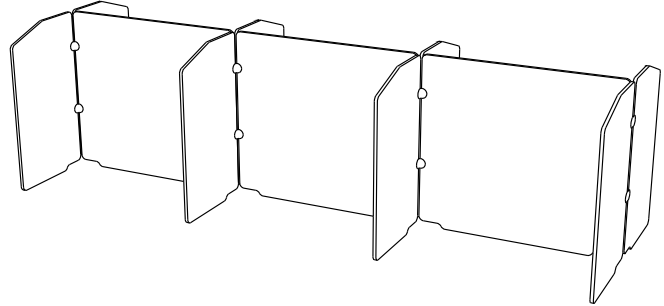

ARTICLE NUMBER

742.24.22.000.00

DIMENSIONS

| | | |
|---------|---------|----------|
| Depth: | 1600 mm | 62.99" |
| Width: | 3200mm | 125.987" |
| Height: | 1420 mm | 55.90" |

CONNECTION

The individual parts are connected to each other tool-free and only using flexible metal plug-in connectors.

PLAN

SIDE ELEVATION

MURUS 1420

Floor Standing Division

With the passion to build since childhood, Sven developed the ingenious MURUS room divider system. The individual wall elements can be simply attached together by metal connectors and can be adjusted according to need with ease.

ARTICLE NUMBER

742.24.13.000.00

DIMENSIONS

| | | |
|---------|---------|---------|
| Depth: | 1600 mm | 62.99" |
| Width: | 4800mm | 188.97" |
| Height: | 1420 mm | 55.90" |

CONNECTION

The individual parts are connected to each other tool-free and only using flexible metal plug-in connectors.