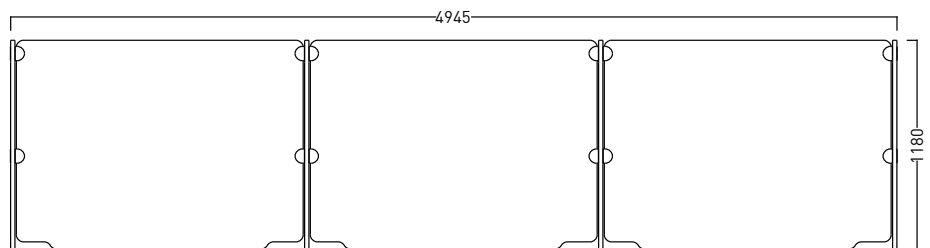

SIDE ELEVATION