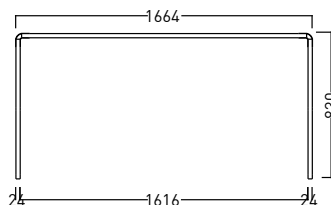

MURUS 1420

Floor Standing Division

With the passion to build since childhood, Sven developed the ingenious MURUS room divider system. The individual wall elements can be simply attached together by metal connectors and can be adjusted or according to need with ease.

ARTICLE NUMBER

742.24.20.000.00

DIMENSIONS

Depth:	800 mm	31.49"
Width:	1600 mm	62.99"
Height:	1420 mm	55.90"

CONNECTION

The individual parts are connected to each other tool-free and only using flexible metal plug-in connectors.

PLAN

SIDE ELEVATION