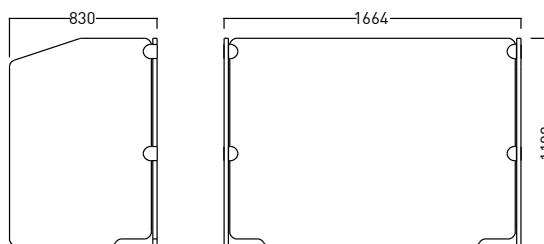

SIDE ELEVATION