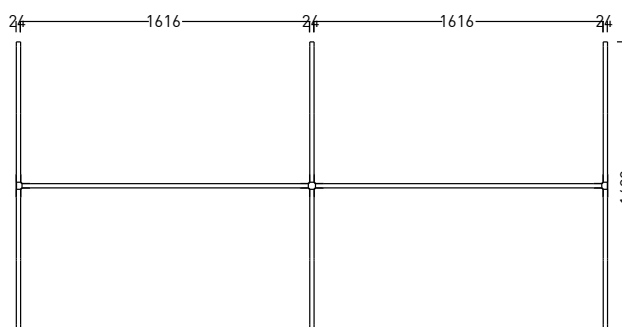

MURUS 1420

Floor Standing Division

With the passion to build since childhood, Sven developed the ingenious MURUS room divider system. The individual wall elements can be simply attached together by metal connectors and can be adjusted according to need with ease.

ARTICLE NUMBER

742.24.22.000.00

DIMENSIONS

Depth:	1600 mm	62.99"
Width:	3200mm	125.987"
Height:	1420 mm	55.90"

CONNECTION

The individual parts are connected to each other tool-free and only using flexible metal plug-in connectors.

PLAN

SIDE ELEVATION