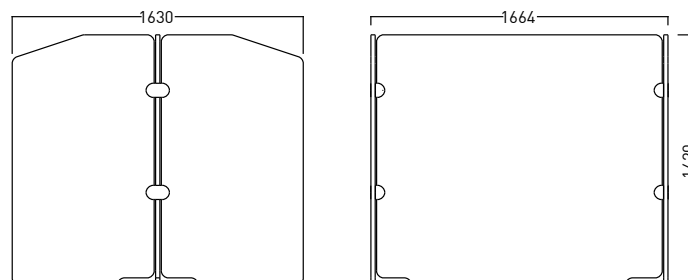

SIDE ELEVATION