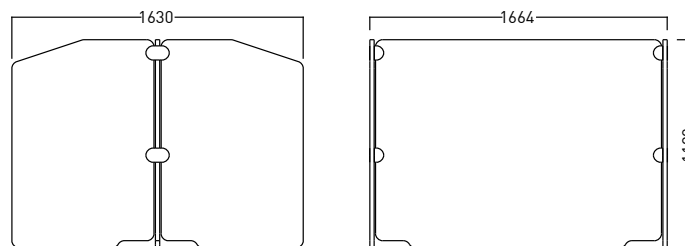

SIDE ELEVATION