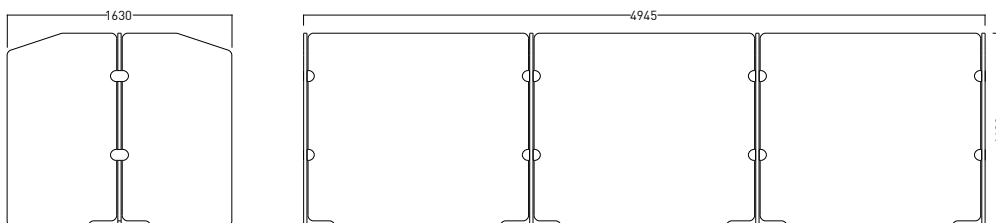

SIDE ELEVATION