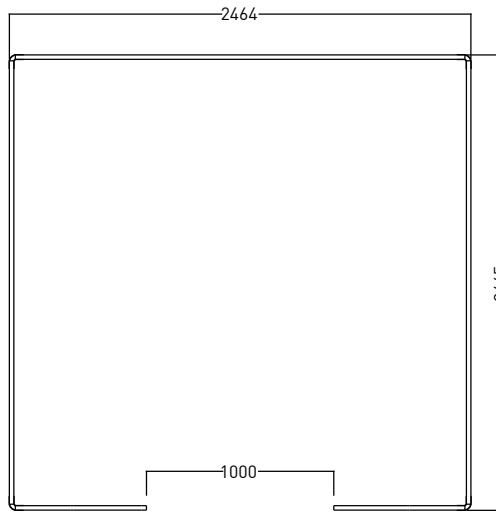

MURUS 1800

Floor Standing Division

With the passion to build since childhood, Sven developed the ingenious MURUS room divider system. The individual wall elements can be simply attached together by metal connectors and can be adjusted or according to need with ease.

ARTICLE NUMBER

742.24.60.000.00

DIMENSIONS

Depth:	2400 mm	94.48"
Width:	2400mm	94.48"
Height:	1800 mm	70.86"

CONNECTION

The individual parts are connected to each other tool-free and only using flexible metal plug-in connectors.

PLAN

SIDE ELEVATION