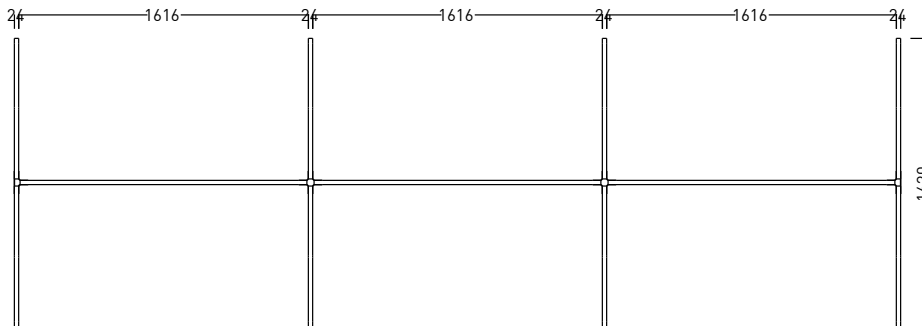

MURUS 1180

Floor Standing Division

With the passion to build since childhood, Sven developed the ingenious MURUS room divider system. The individual wall elements can be simply attached together by metal connectors and can be adjusted according to need with ease.

ARTICLE NUMBER

742.24.13.000.00

DIMENSIONS

Depth:	1600 mm	62.99"
Width:	4800mm	188.97"
Height:	1180 mm	46.45"

CONNECTION

The individual parts are connected to each other tool-free and only using flexible metal plug-in connectors.

PLAN

SIDE ELEVATION

TECHNICAL DATA SHEET