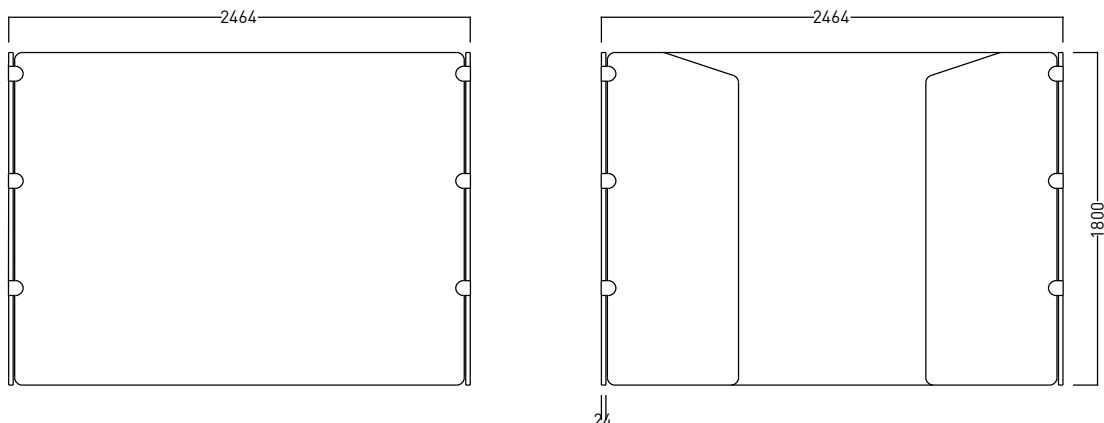

SIDE ELEVATION