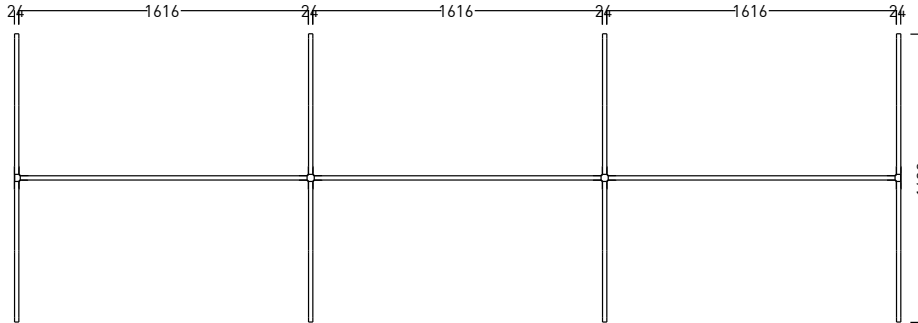

PLAN

SIDE ELEVATION