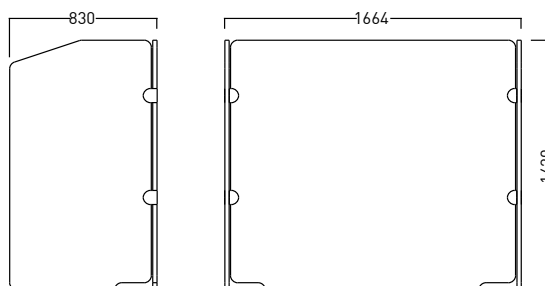

SIDE ELEVATION