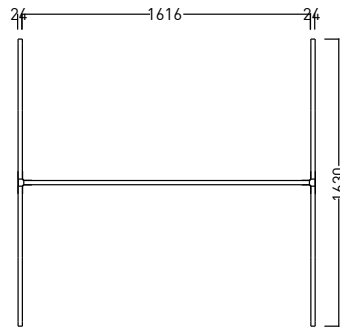

MURUS 1420

Floor Standing Division

With the passion to build since childhood, Sven developed the ingenious MURUS room divider system. The individual wall elements can be simply attached together by metal connectors and can be adjusted according to need with ease.

ARTICLE NUMBER

742.24.21.000.00

DIMENSIONS

Depth:	1600 mm	62.99"
Width:	1600 mm	62.99"
Height:	1420 mm	55.90"

CONNECTION

The individual parts are connected to each other tool-free and only using flexible metal plug-in connectors.

PLAN

SIDE ELEVATION