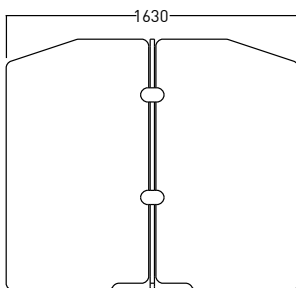

TECHNICAL DATA SHEET