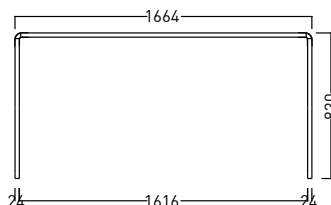

MURUS 1180

Floor Standing Division

With the passion to build since childhood, Sven developed the ingenious MURUS room divider system. The individual wall elements can be simply attached together by metal connectors and can be adjusted or according to need with ease.

ARTICLE NUMBER

742.24.10.000.00

DIMENSIONS

Depth:	800 mm	31.49"
Width:	1600 mm	62.99"
Height:	1180 mm	46.45"

CONNECTION

The individual parts are connected to each other tool-free and only using flexible metal plug-in connectors.

PLAN

SIDE ELEVATION