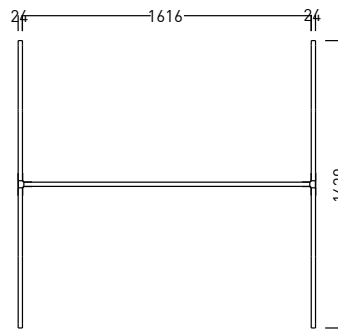

MURUS 1180

Floor Standing Division

With the passion to build since childhood, Sven developed the ingenious MURUS room divider system. The individual wall elements can be simply attached together by metal connectors and can be adjusted according to need with ease.

ARTICLE NUMBER

742.24.11.000.00

DIMENSIONS

Depth:	1600 mm	62.99"
Width:	1600 mm	62.99"
Height:	1180 mm	46.45"

CONNECTION

The individual parts are connected to each other tool-free and only using flexible metal plug-in connectors.

PLAN

SIDE ELEVATION