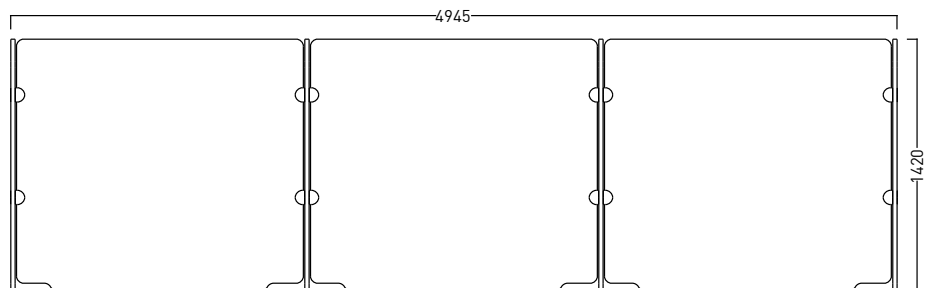

TECHNICAL DATA SHEET