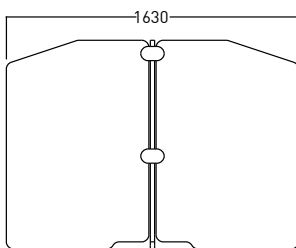

SIDE ELEVATION