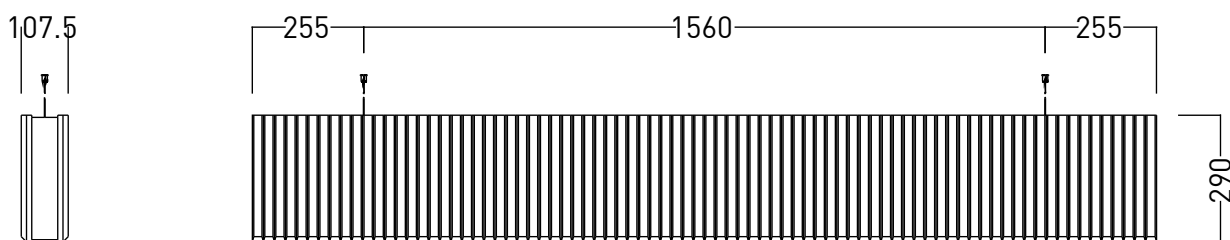

SIDE ELEVATION