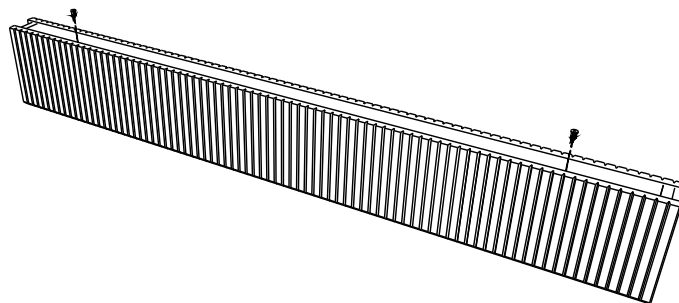

## SIDE ELEVATION

TECHNICAL DATA SHEET

## DIMENSIONS

Length:	2070mm	81.49"
Width:	290mm	11.41"
Thickness:	108mm	4.21"