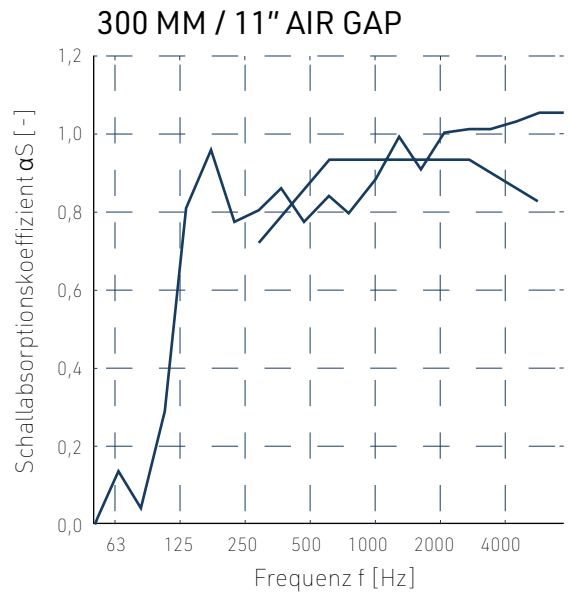

DIMENSIONS

ARCHISONIC® 24 mm 1800 x 2400 x 24 mm (70" x 94" x 0.94")
ARCHISONIC® 12 mm 1200 x 2800 x 12 mm (47" x 10" x 0.47")

COMPOSITION

100% PET (min. 60% post-consumer)

FIRE TEST

DIN EN 13501-1 B-s1, d0
ASTM E-84 Class A

VOC EMISSION

CDPH 01350 Pass
ISO 16000 (CDPH/EHLB/Standard Method V1.2.)
EN 16516

COLOUR FASTENESS

EN ISO 105-B02, A1 Grade 6

SOUND ABSORPTION

DIN ISO 11654

24 mm aw 0.55 (no airgap)
aw 0.65 (50 mm / 2" air gap)
aw 0.90 (100 mm / 4" air gap)
aw 0.95 (200 mm / 8" air gap)
aw 0.95 (300 mm / 11" air gap).

12 mm aw 0.30 (no air gap)

MATERIAL REUTILISATION

ARCHISONIC® 24 mm 88 plastic bottles/m²
ARCHISONIC® 12 mm 53 plastic bottles/m²

ENVIRONMENTAL

Cradle to Cradle Certified™
Product qualifies for LEED v4 specifications on VOC emissions in LEED EQ credit (Low-emitting products)

SUPPORTED BY

Climate KIC

MATERIAL REUTILISATION

ARCHISONIC® 24 mm 88 plastic bottles/m²
ARCHISONIC® 12 mm 53 plastic bottles/m²

ENVIRONMENTAL

Cradle to Cradle Certified™
Product qualifies for LEED v4 specifications on VOC emissions in LEED EQ credit (Low-emitting products)

SUPPORTED BY

Climate KIC