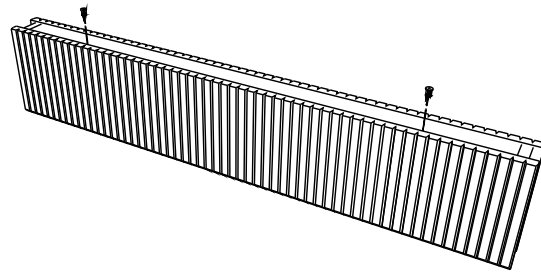

# DECIPIO

Workplace LED

DECIPIO has been developed upon the request of a light designer who was looking for an acoustic element in form of a baffle. Based on the same technology of our linear light AGNES, DECIPIO is manufactured in two different lengths, ideal in combination with acoustic baffles.

## DIMENSIONS

Length:	1510 mm	59.44"
Width:	290mm	11.41"
Depth:	108mm	4.21"