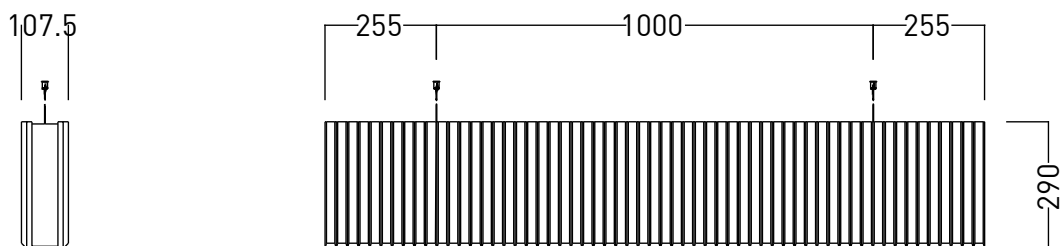

PLAN

SIDE ELEVATION